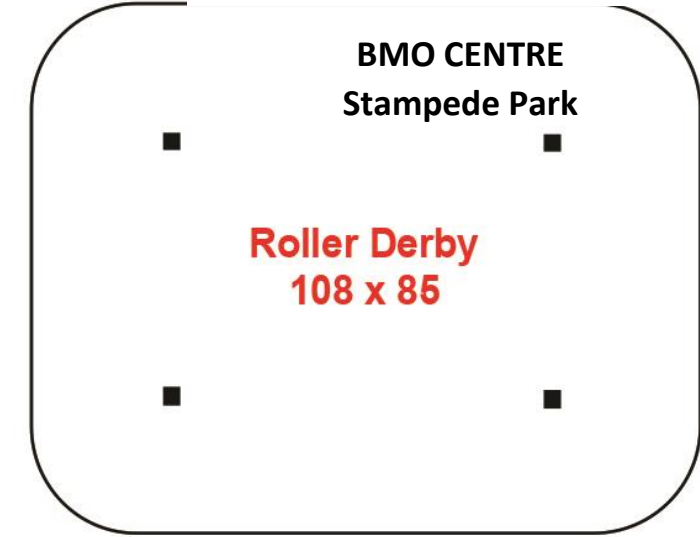

CALGARY TATTOO & ARTS FESTIVAL

BMO CENTRE
Stampede Park

Roller Derby
108 x 85

Escape Room

storage

Beer Garden

MainStage
(24x32)

Food Truck

Food Seating

Ink Station

16	15	14	13	12	11	10	9	8	7	6	5	4	3	2	S
----	----	----	----	----	----	----	---	---	---	---	---	---	---	---	---

Food/Bev

Food/Bev

ENTRANCE/EXIT