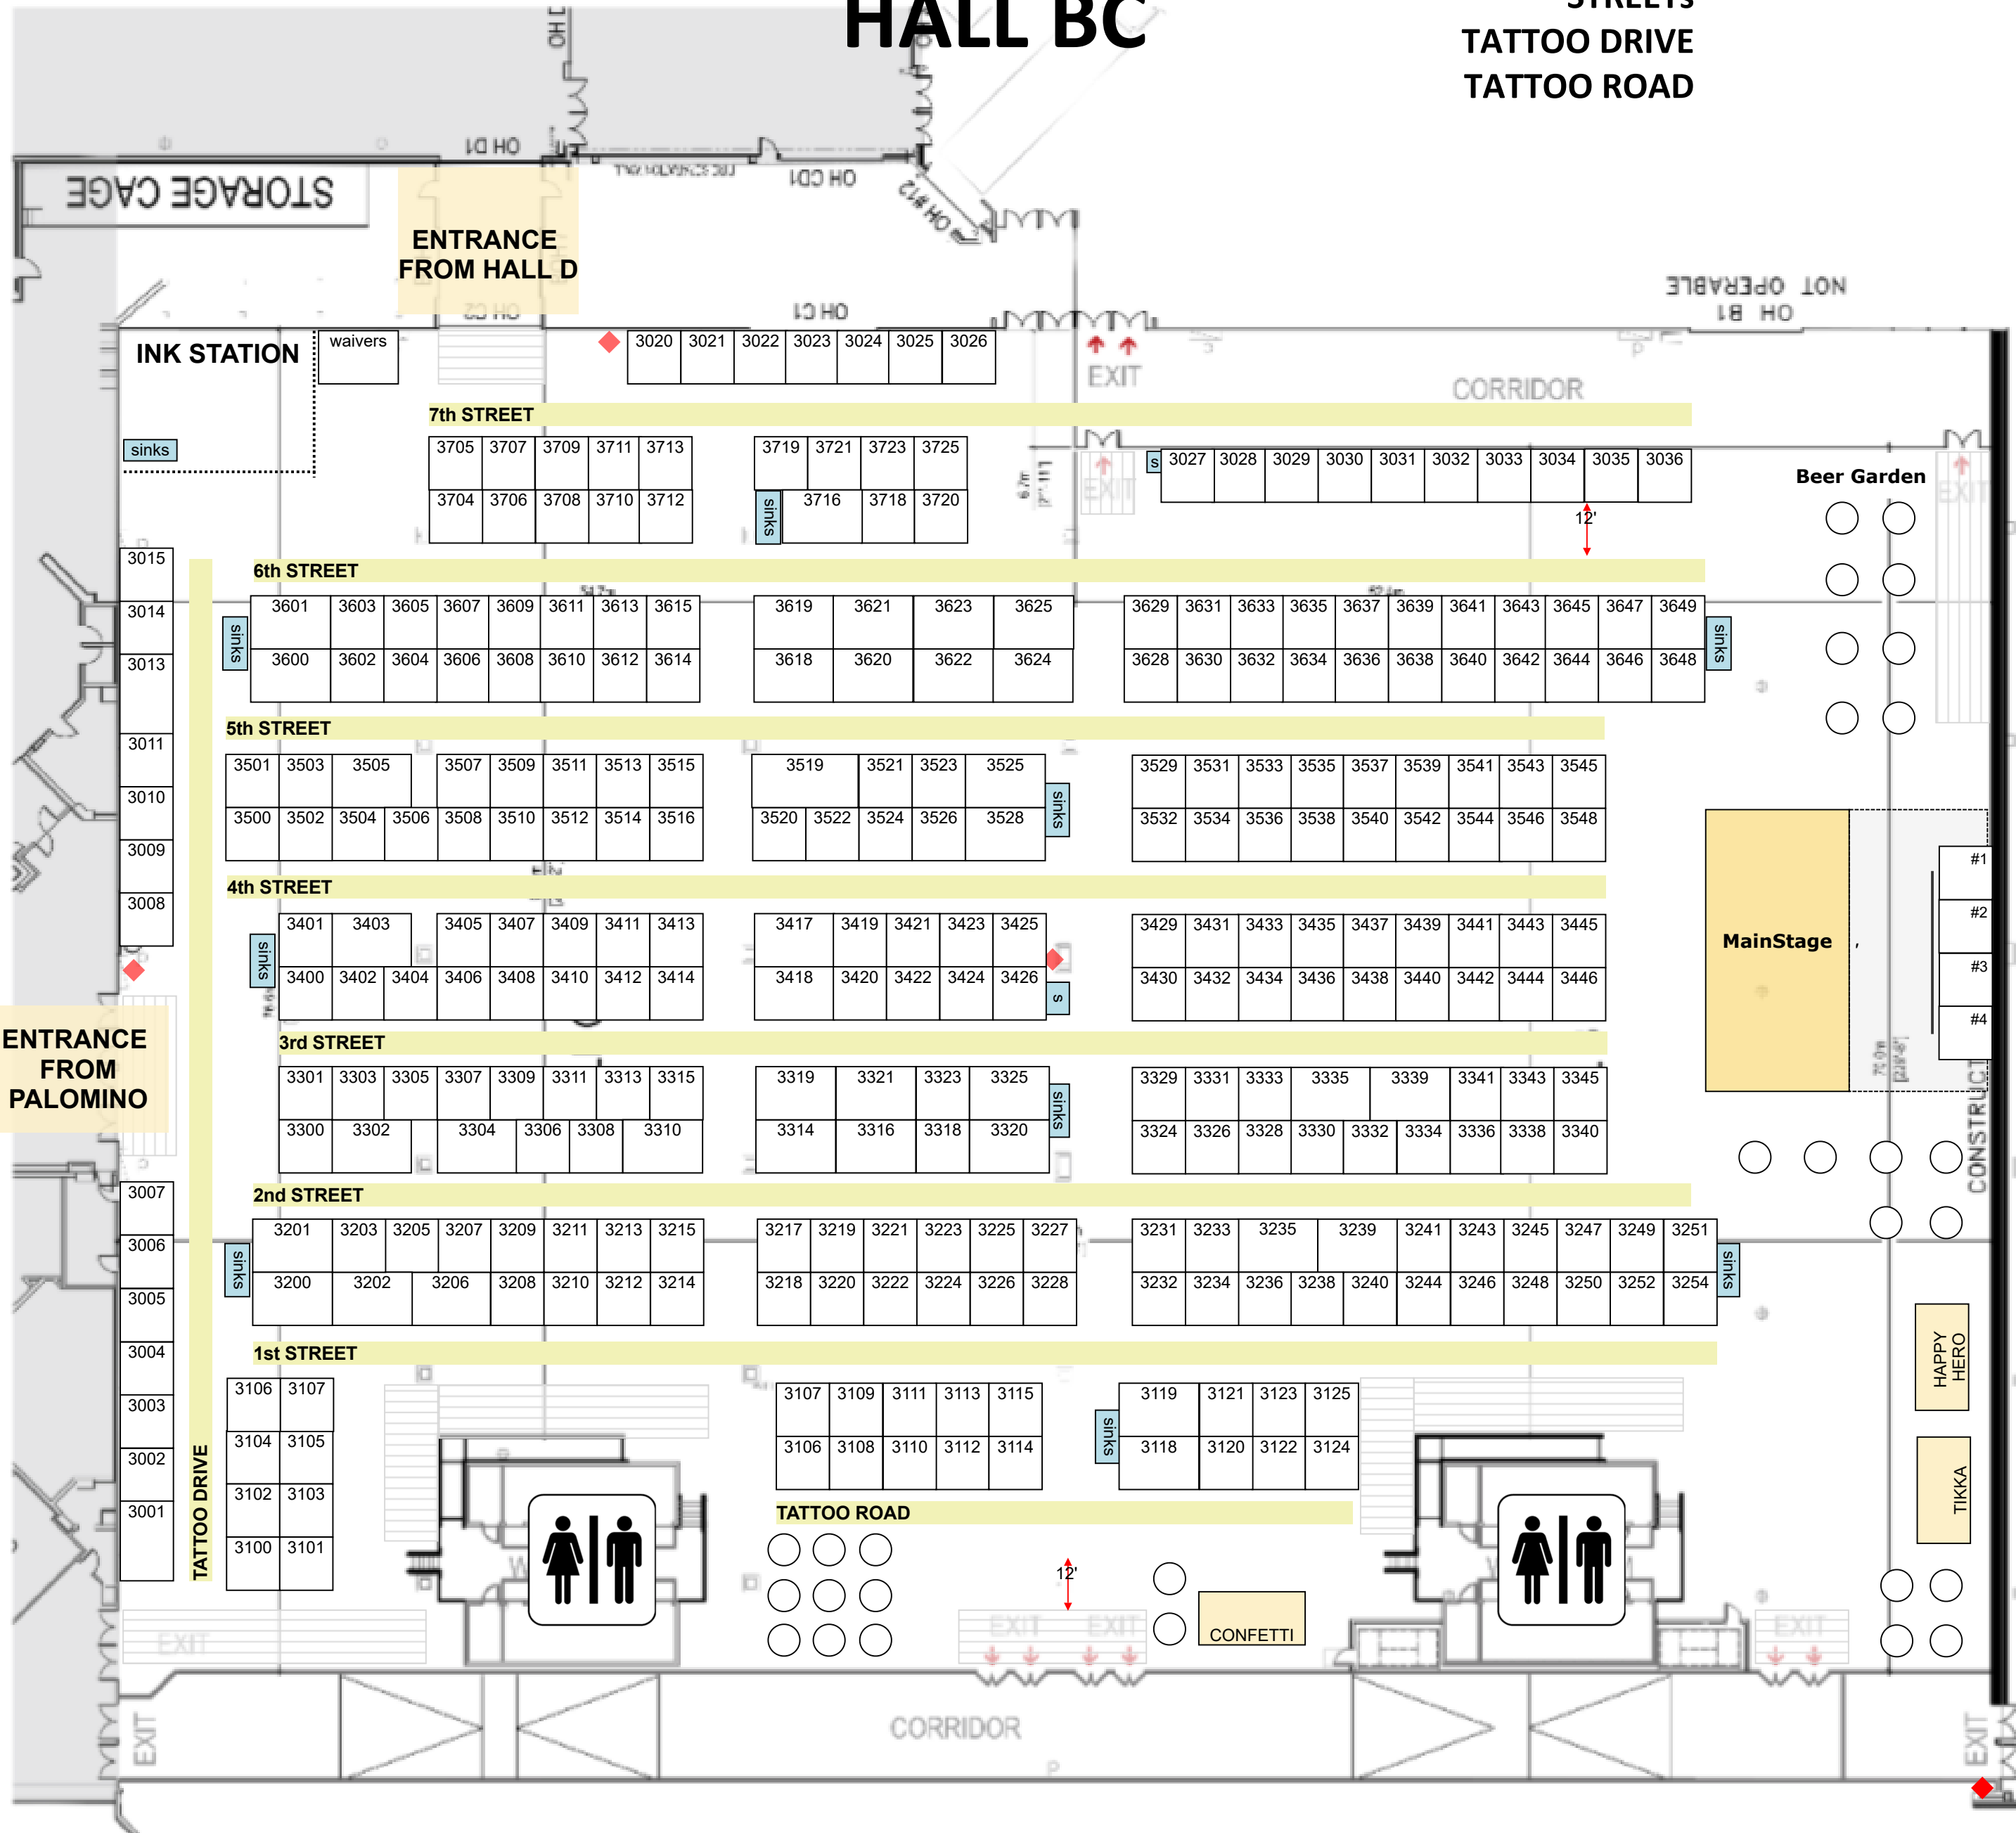

1st AVENUE

secondary entrance

HALL BC

STREETs
TATTOO DRIVE
TATTOO ROAD

OVER

STORAGE CAGE

ENTRANCE FROM HALL D

INK STATION