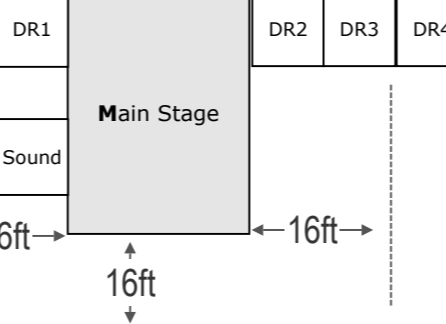

STORAGE CAGE

Food Truck Food Truck Food Truck

INK STATION & WAIVERS SS

stage fenced off 16ft for fire performances

sitting area

HALL B

HALL C

EIKON