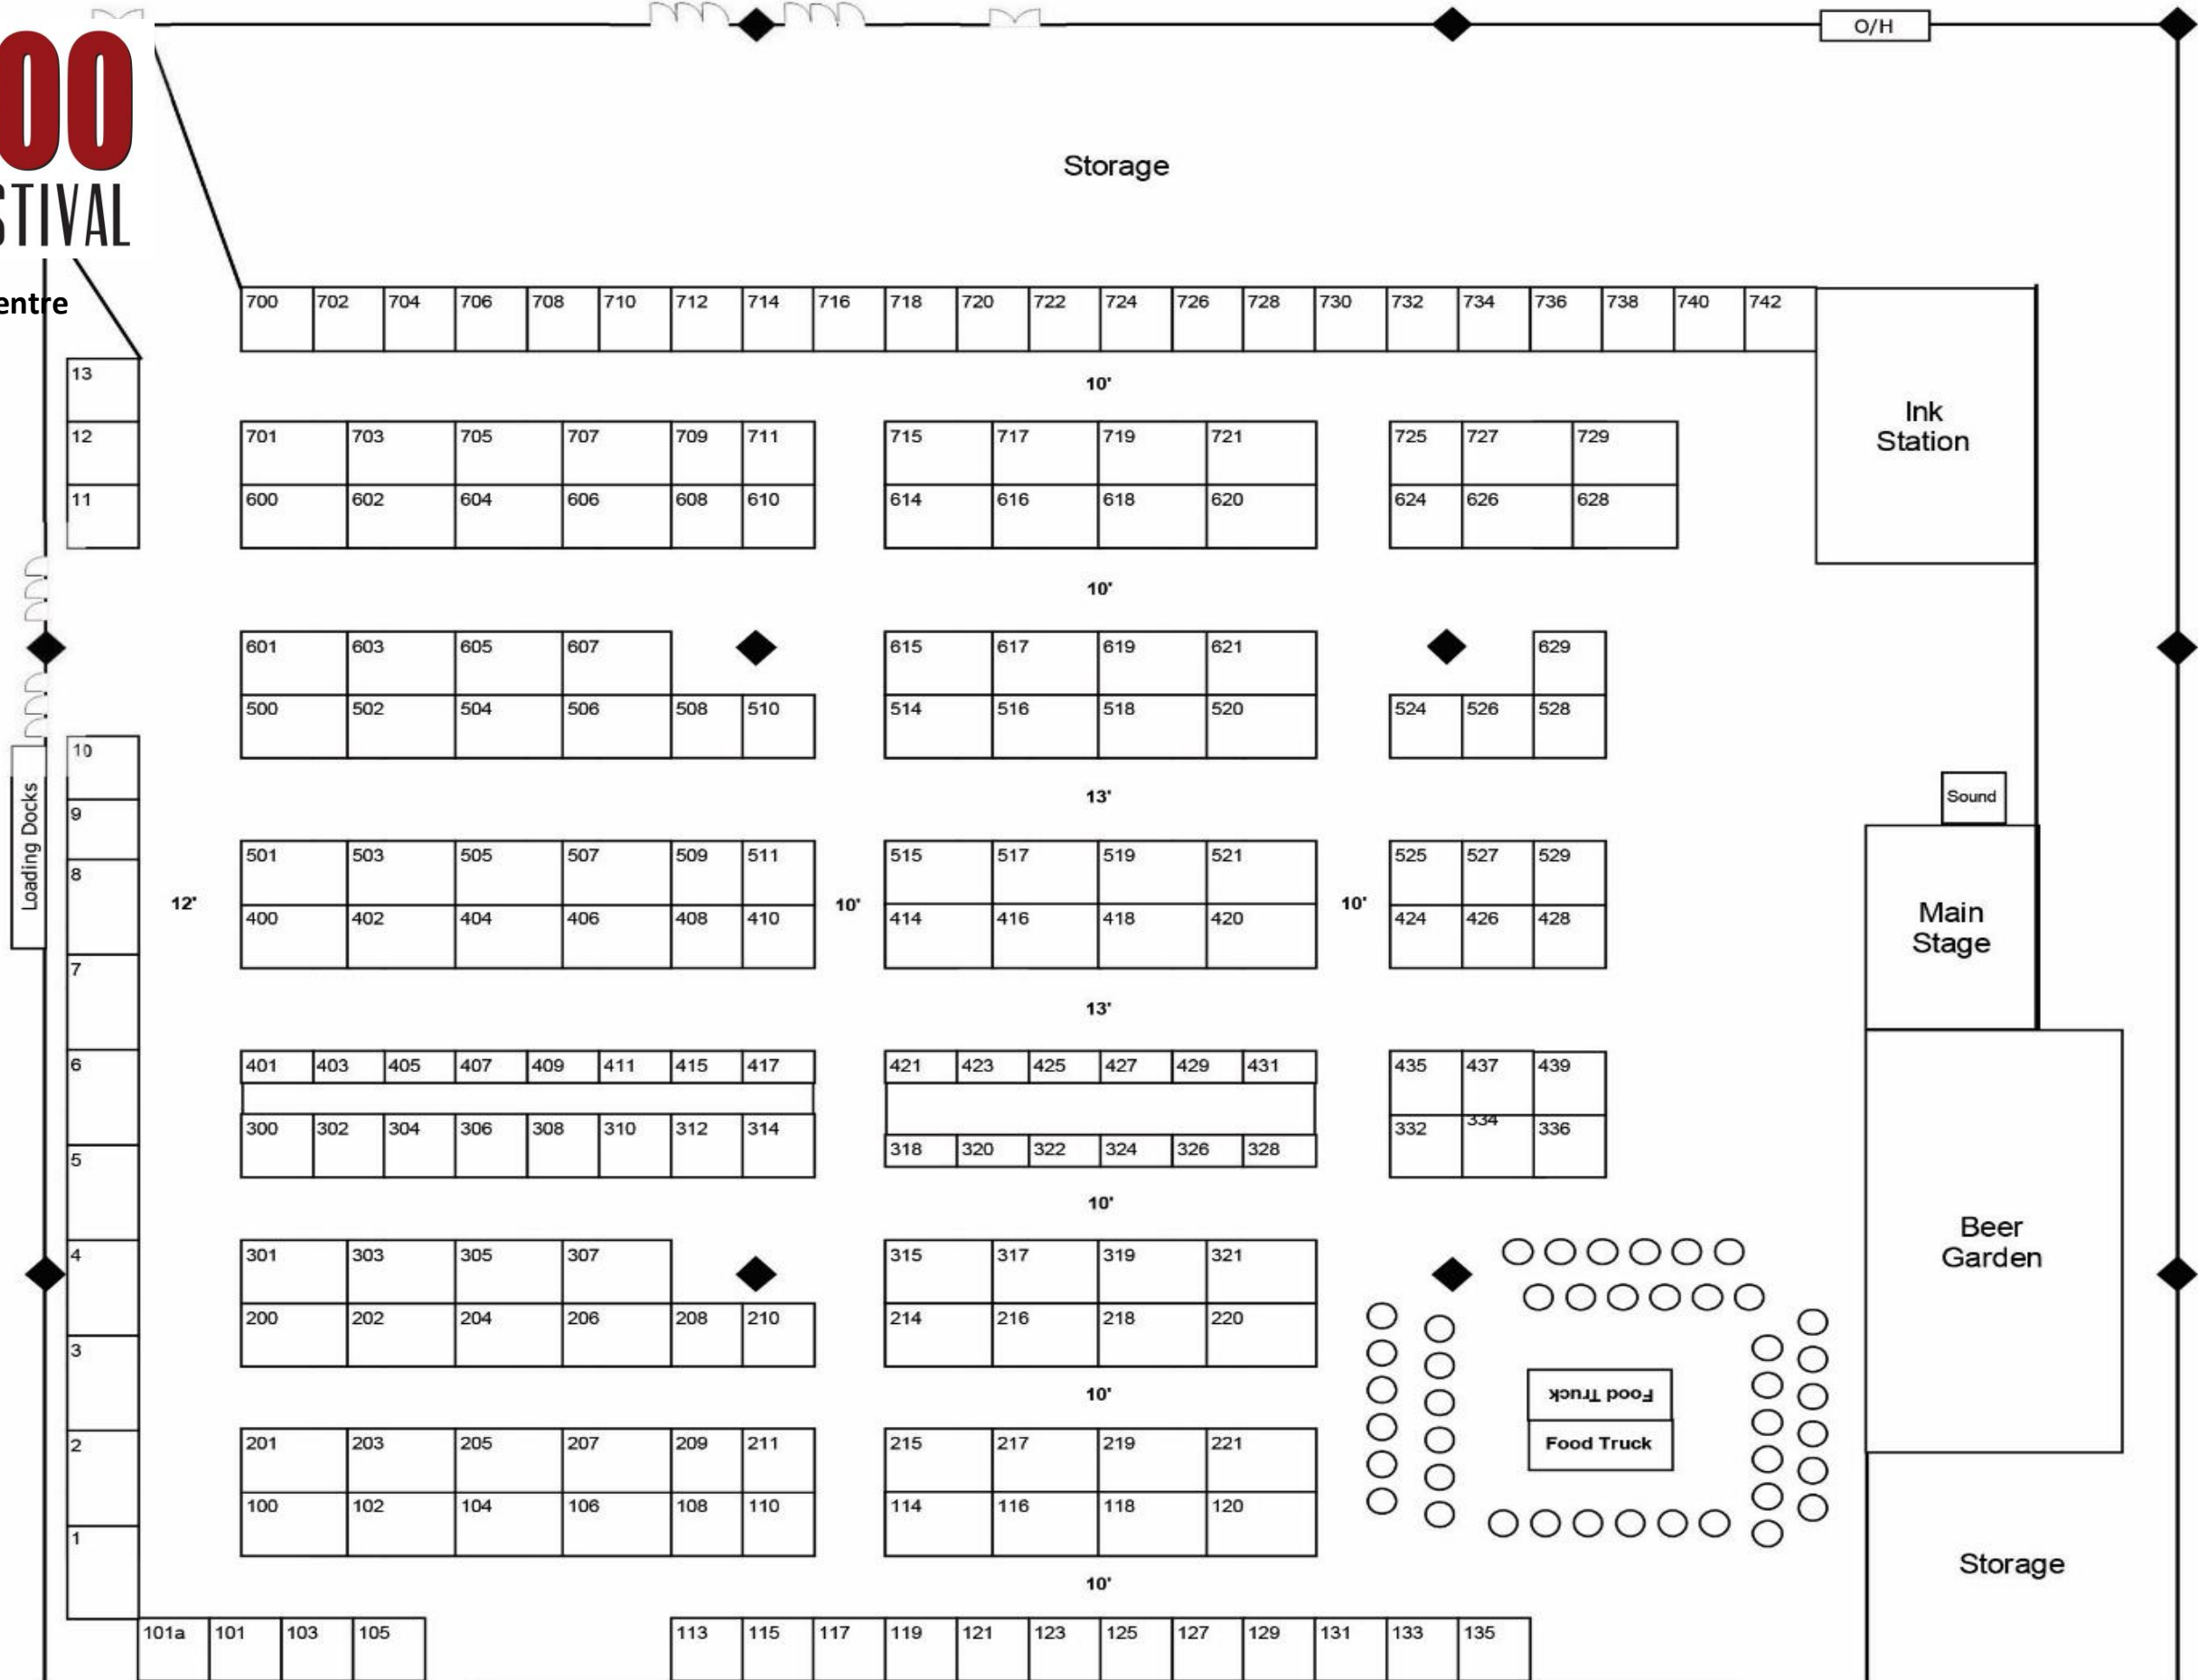

EDMONTON TATTOO & ARTS FESTIVAL

Edmonton Expo Centre
Hall C

**Entrance
&
Exit**