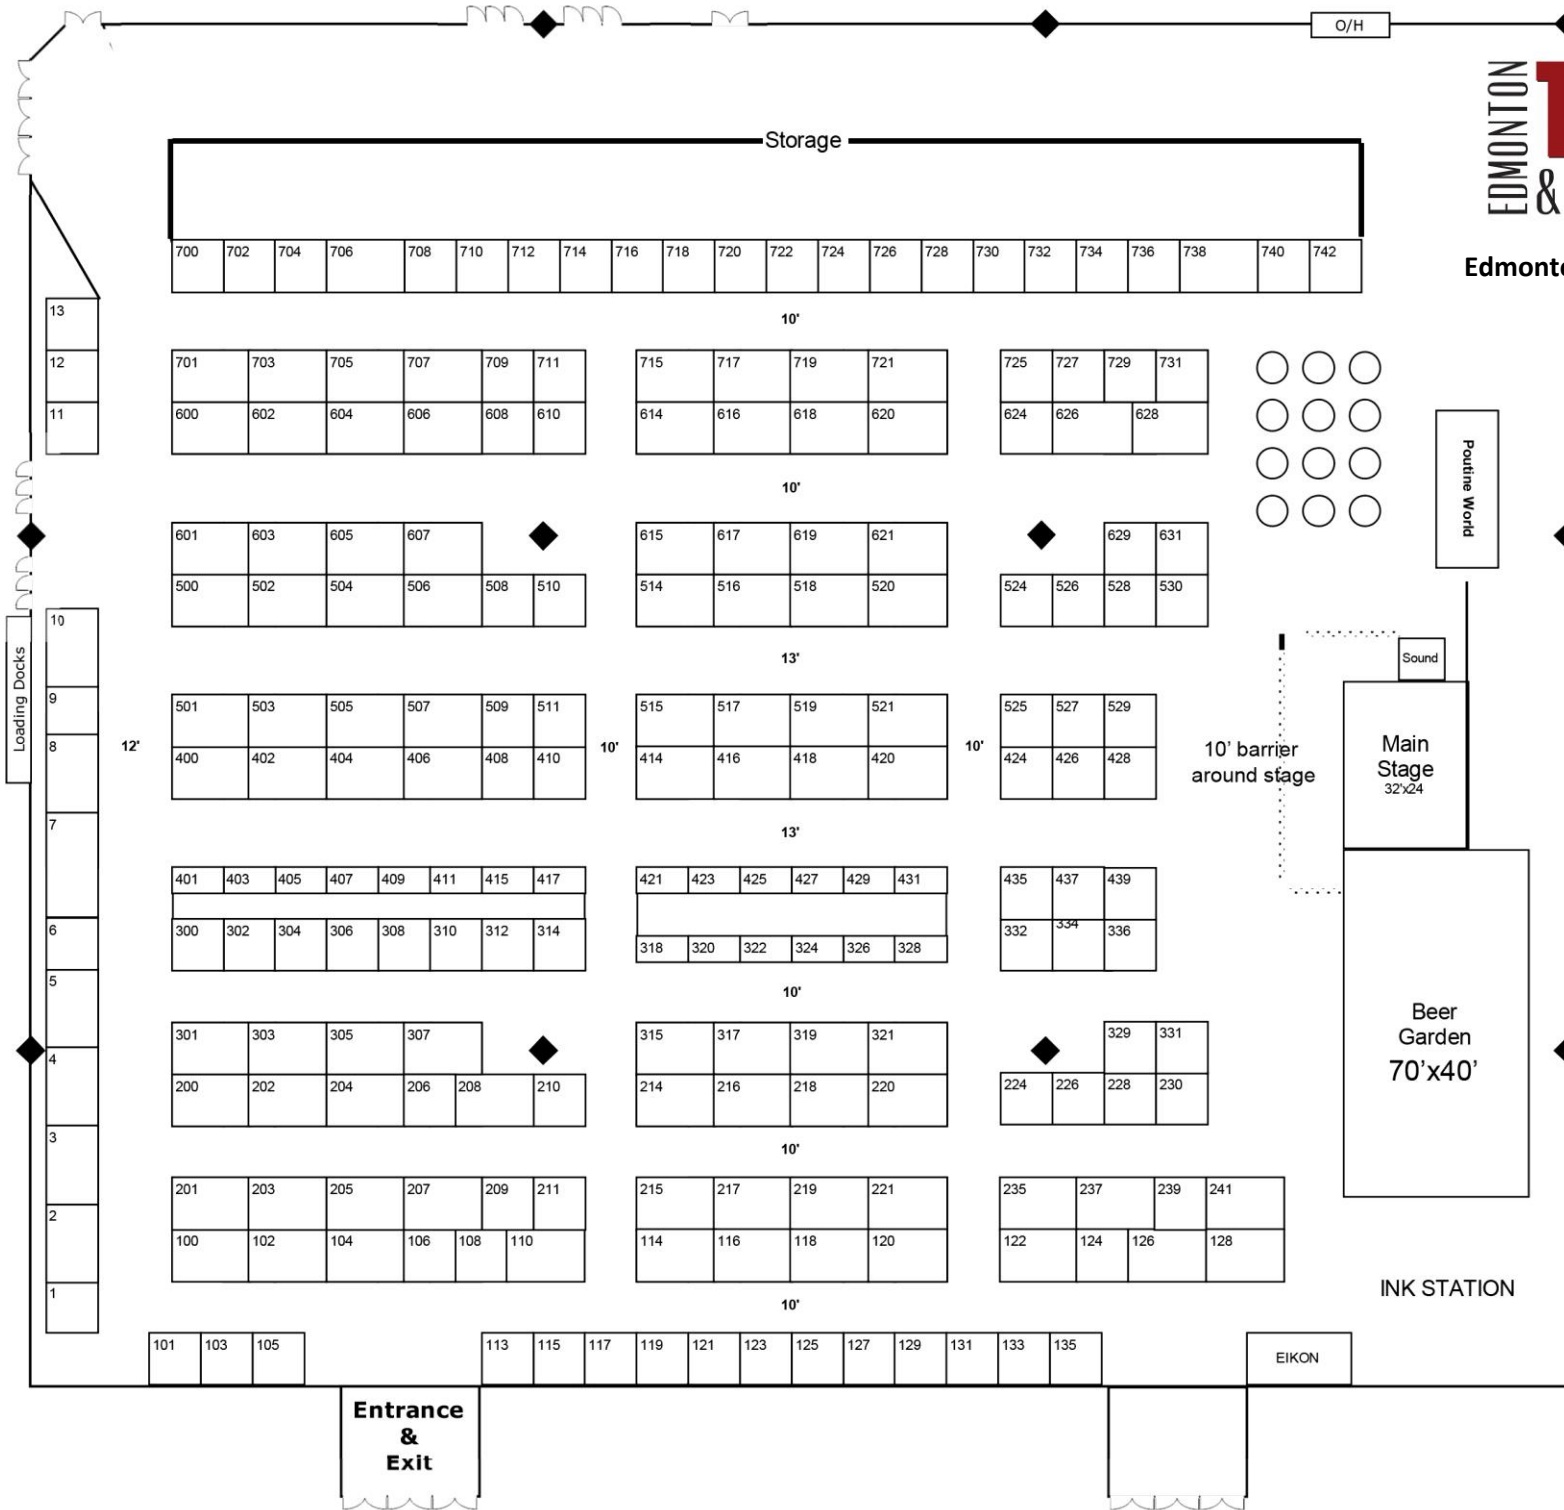

O/H

EDMONTON TATTOO & ARTS FESTIVAL

Edmonton Expo Centre - Hall C

Entrance & Exit

EIKON

INK STATION

Beer Garden
70'x40'

Main Stage
32'x24'

Routine World

10' barrier
around stage

Sound

Storage

Loading Docks