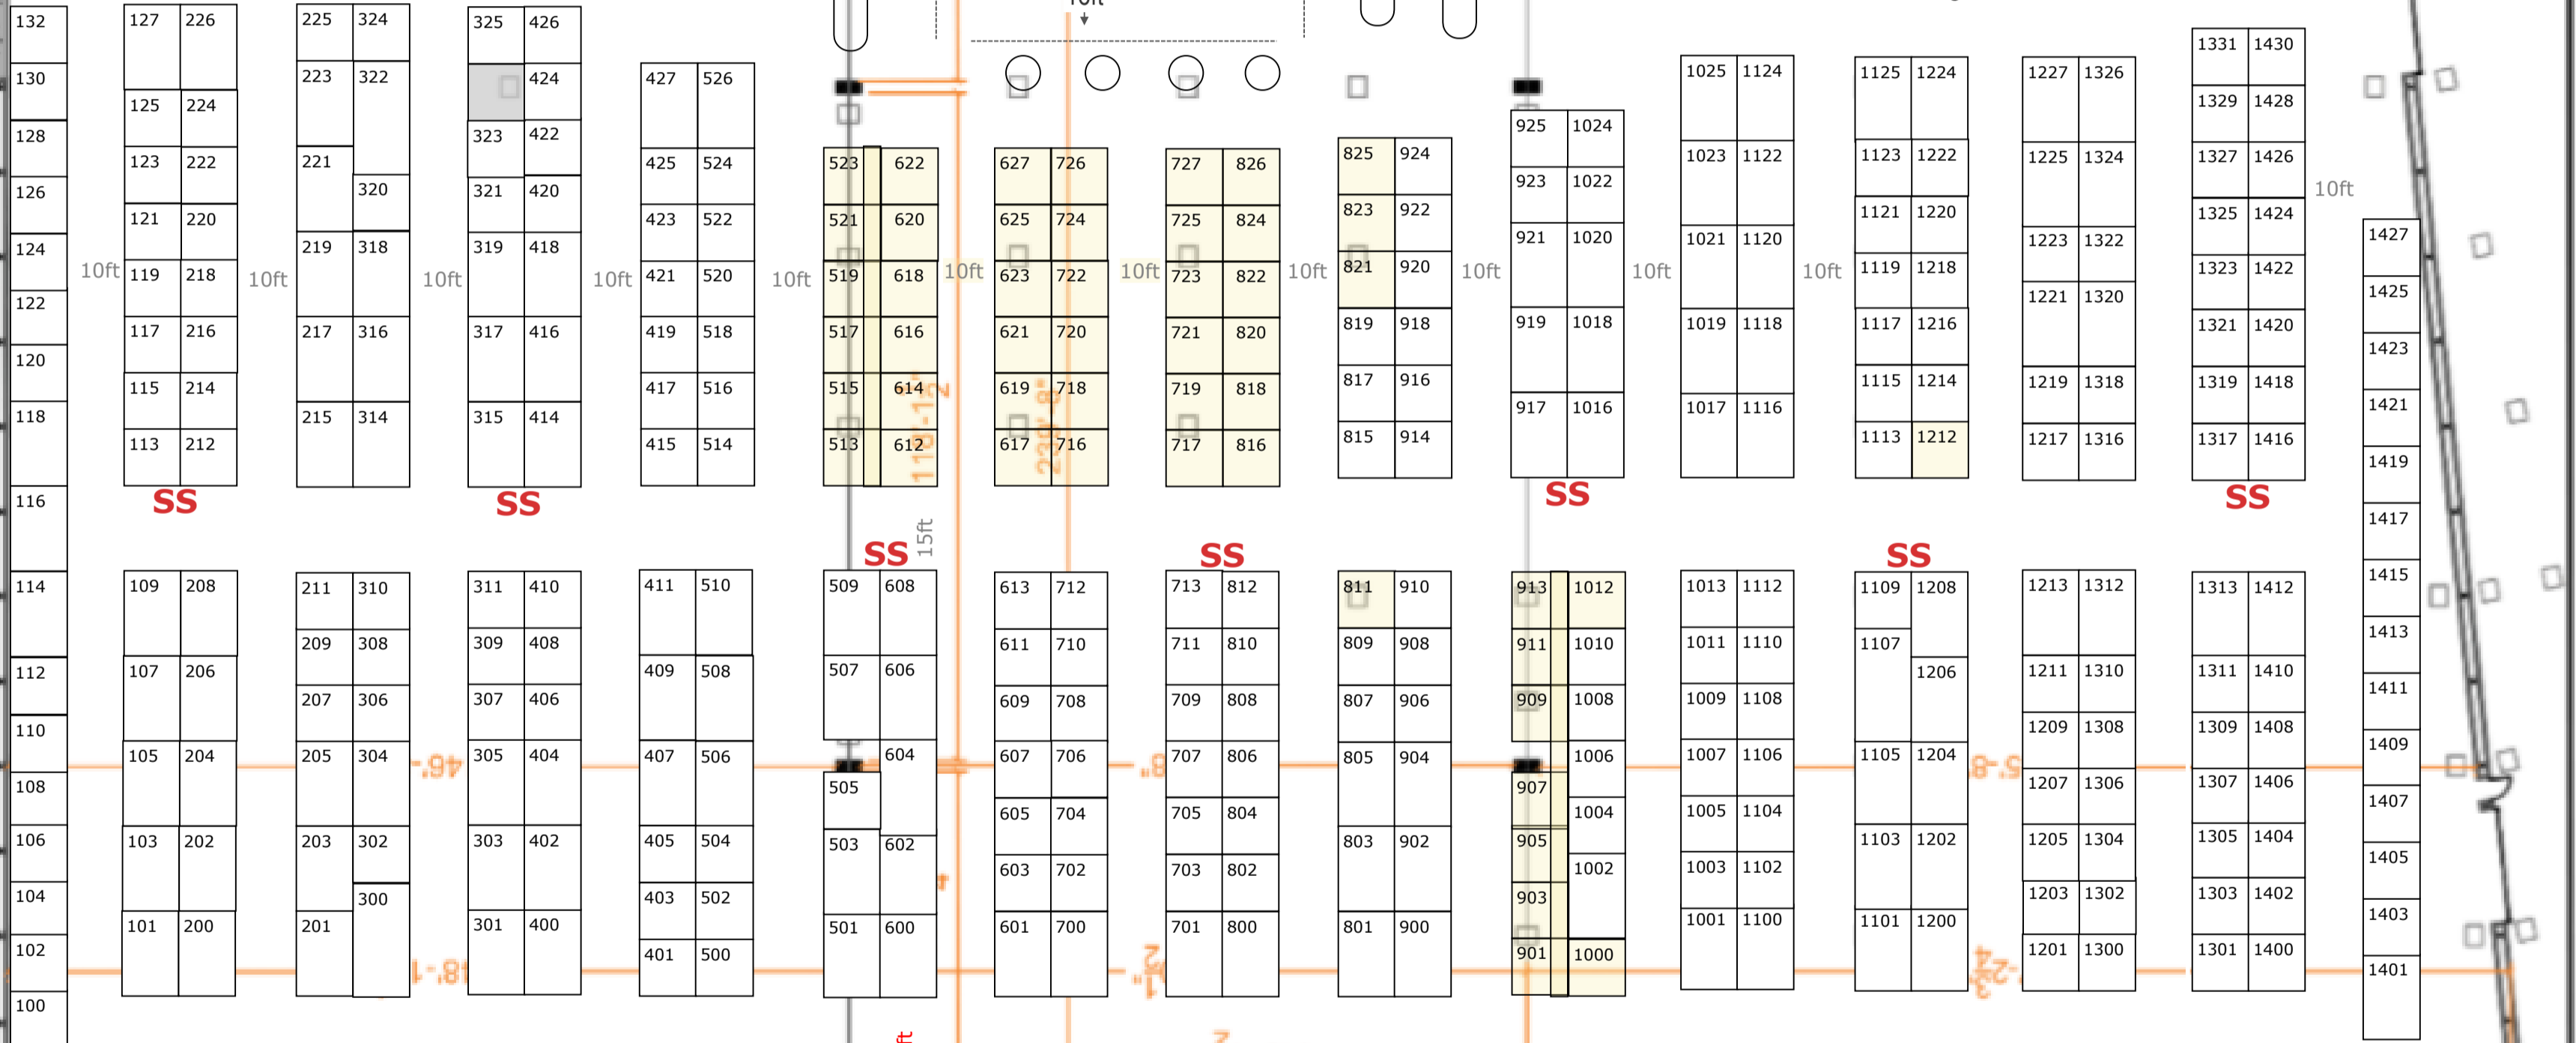

stage fenced off 16ft for fire performances

S INK STATION & WAIVERS

Storage

DR1 DR2 DR3
Sound
Main Stage

Food Truck

Food Truck

Food Truck

sitting area

EDMONTON **TATTOO**
& ARTS FESTIVAL