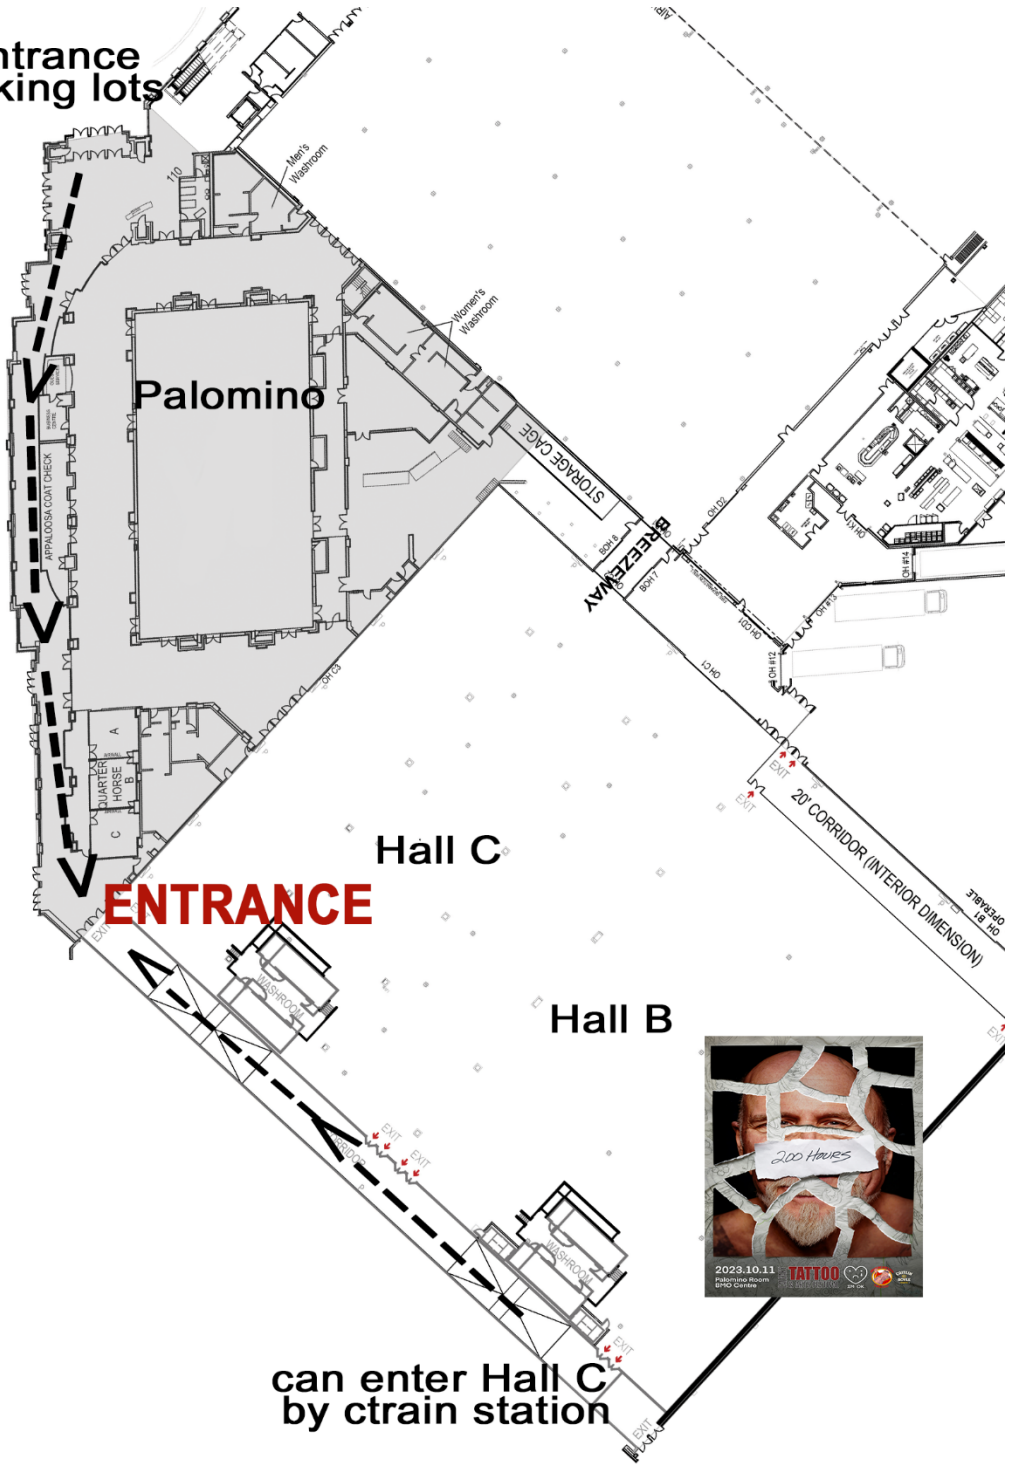

FINDING YOUR WAY THROUGH STAMPEDE PARK

LEGEND

- PAID PARKING
- NO PARKING / BMO CONSTRUCTION SITE
- EMPLOYEE PARKING
- PARKING BOOTH
- LOADING DOCK APRON
- CONSTRUCTION
- ACCESS CONTROL BOOTH
- ATM
- PARK SECURITY

For more information on the Calgary Stampede please visit:
calgariystampede.com

Main Entrance
from parking lots

ENTRANCE

Hall C

Hall B

can enter Hall C
by ctrain station